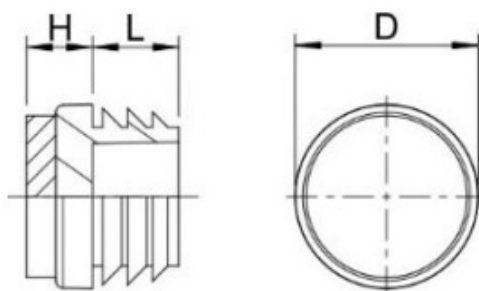

PRODUCT SHEET

Description:

Insert Glide For Round Tubes, Diam 42mm, PE, Black

Item number:

10.02.186-0

Units	Box	Carton	HS Code	Barcode
Pcs.	0	1500	3901908099	
				5704866007030

D	H	L
14,0	4,0	9,3
15,0	4,0	9,6
19,0	4,1	11,0
20,0	4,0	12,0
22,0	4,0	11,8
25,0	5,0	11,8
30,0	5,0	14,0
35,0	5,0	14,3
40,0	5,0	11,7
42,0	5,0	11,5
50,0	5,2	16,0